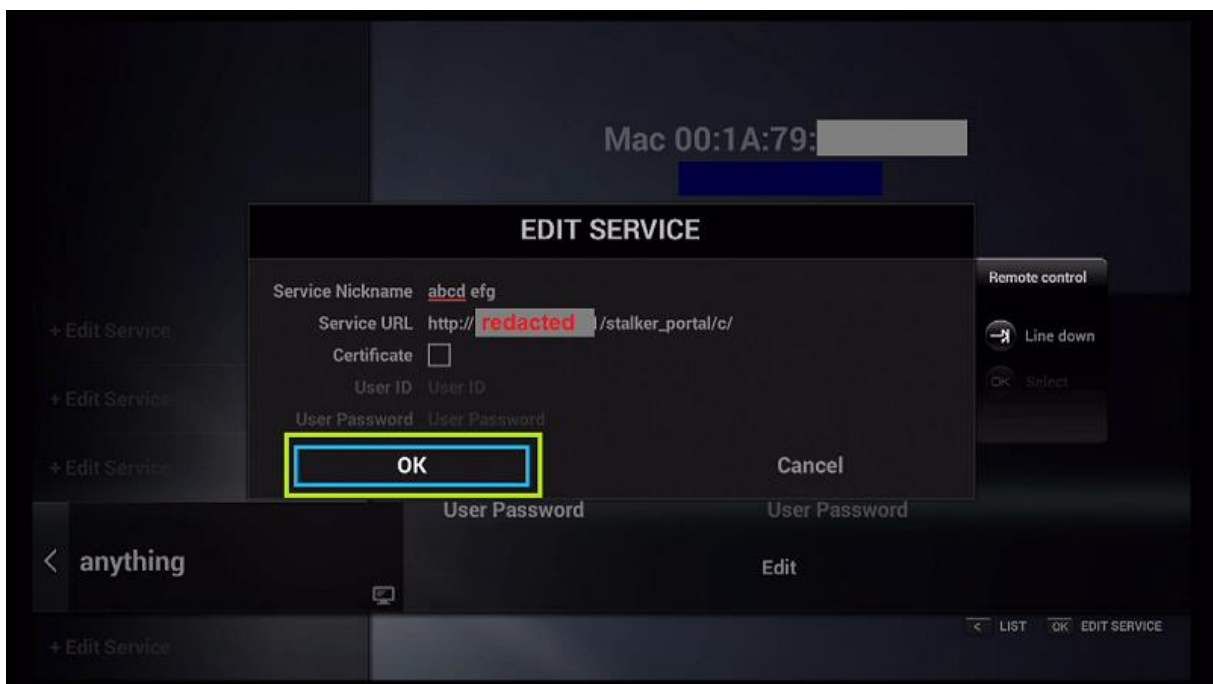

Step 6: Click on “OK” and proceed to the next step. Please note, this might take a little time.