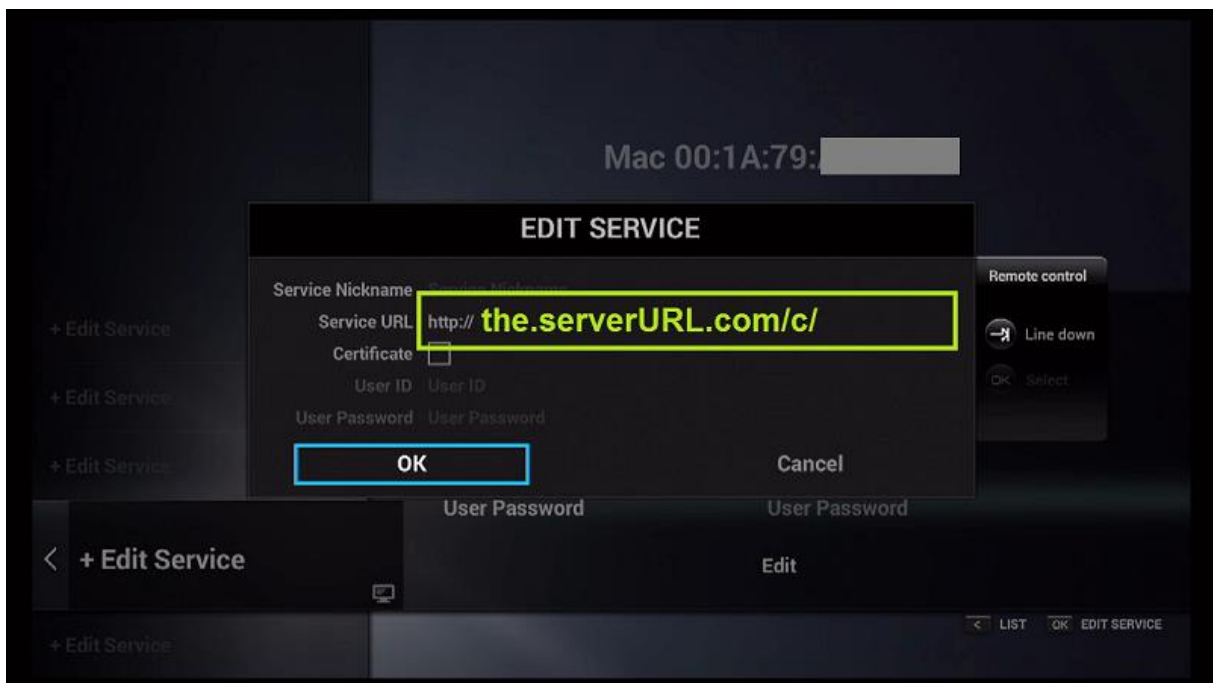

Step 1: Start by downloading MyTVOnline app form the Google Play store and then open MYTV Online.

Step 2: Now click on “Edit Service” and then click “Edit”. Note: Be sure you register with your right ID Address (Do not use the MAC address). You can check important tip for more information.

Please note, this mac address must be given to your IPTV provider. Add the ID as MAG and use MAG portal.

Step 3: Enter “Service Nickname” (Example: MITRA IPTV) and click on “OK”.

Step 4: Enter IPTV Server URL (STB MAG Emulator/ Portal URL) you get from your [IPTV provider](#) and click on “OK”. You can ask for portal URL from your IPTV service provider.