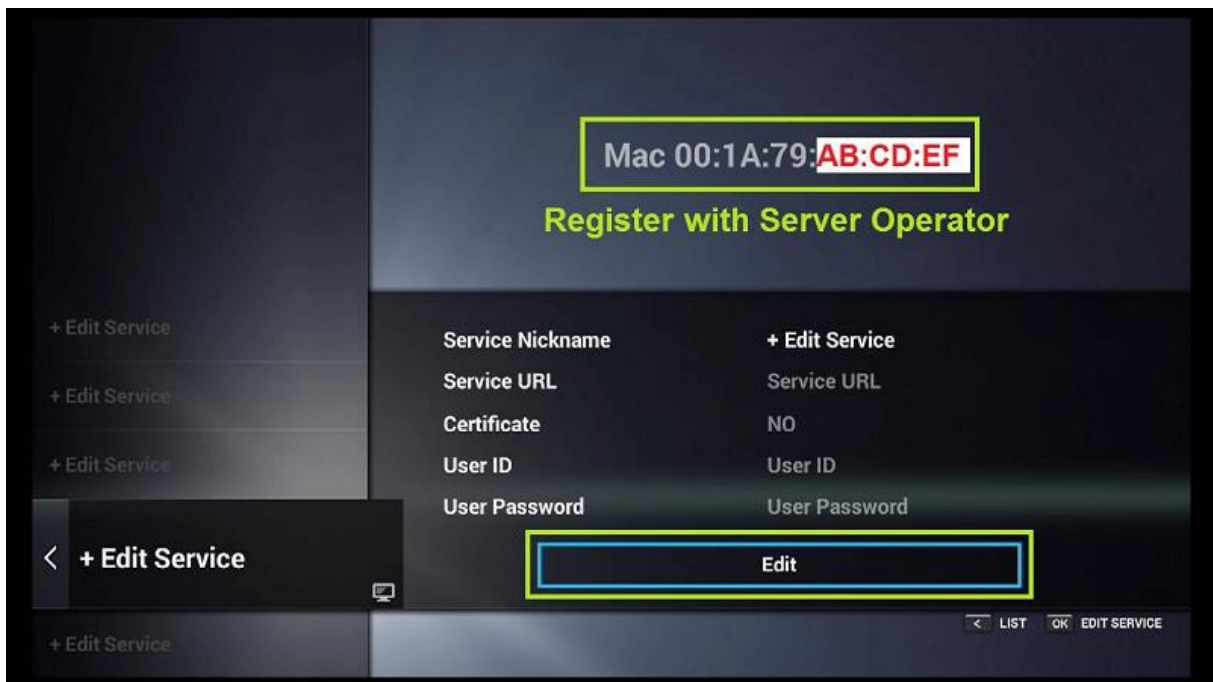

Step 3: Enter “Service Nickname” (Example: MITRA IPTV) and click on “OK”.