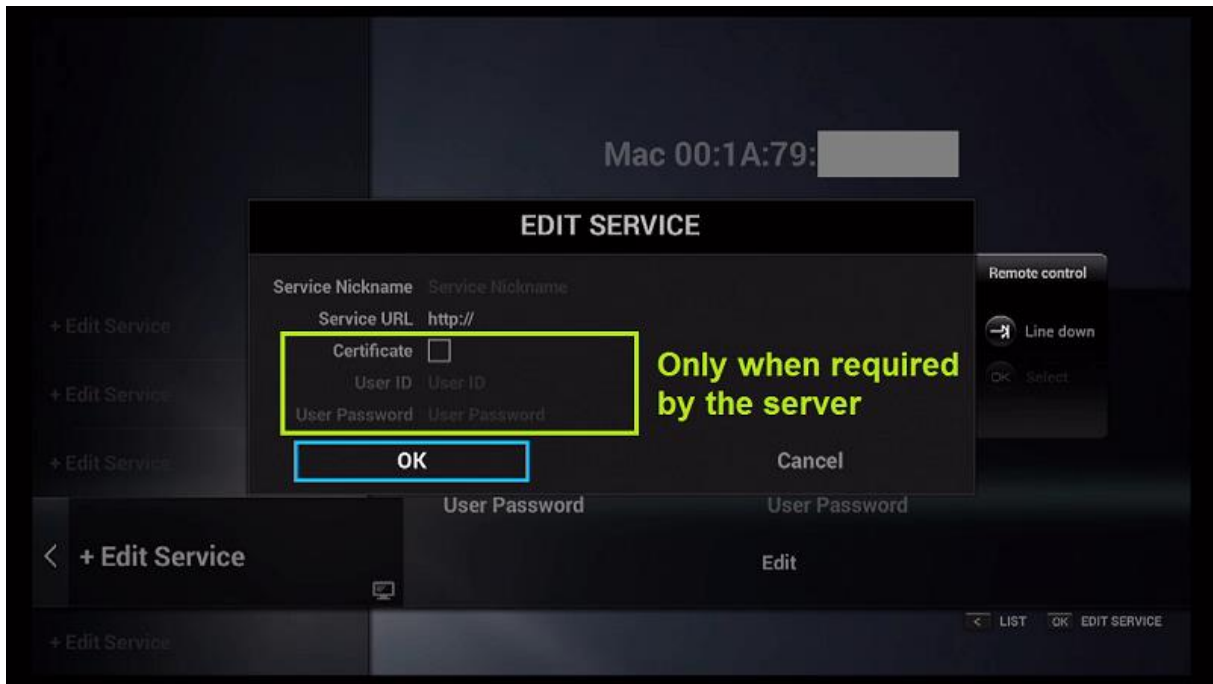

Step 6: Click on “OK” and proceed to the next step. Please note, this might take a little time.

Step 7: Connecting to IPTV Server (with your registered data) is in progress now.