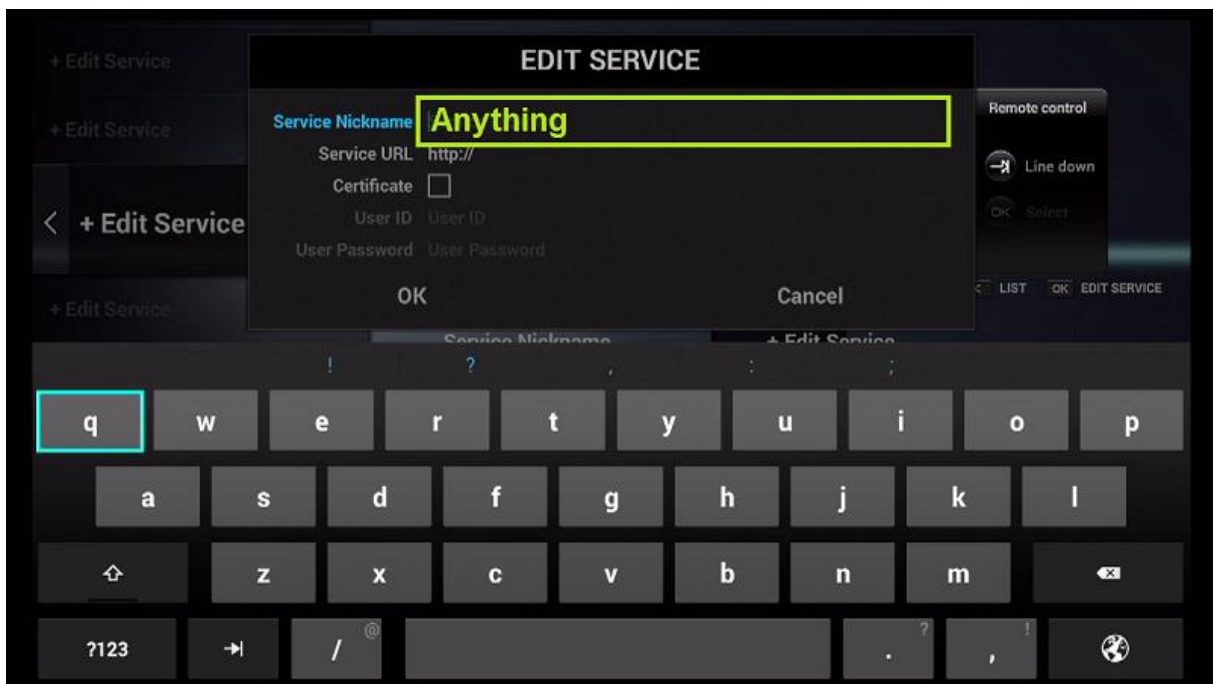

Step 1: Start by downloading MyTVOnline app form the Google Play store and then open MYTV Online.

Step 2: Now click on “Edit Service” and then click “Edit”. Note: Be sure you register with your right ID Address (Do not use the MAC address). You can check important tip for more information.

Please note, this mac address must be given to your IPTV provider. Add the ID as MAG and use MAG portal.

Step 3: Enter “Service Nickname” (Example: MITRA IPTV) and click on “OK”.

Step 4: Enter IPTV Server URL (STB MAG Emulator/ Portal URL) you get from your [IPTV provider](#) and click on “OK”. You can ask for portal URL from your IPTV service provider.