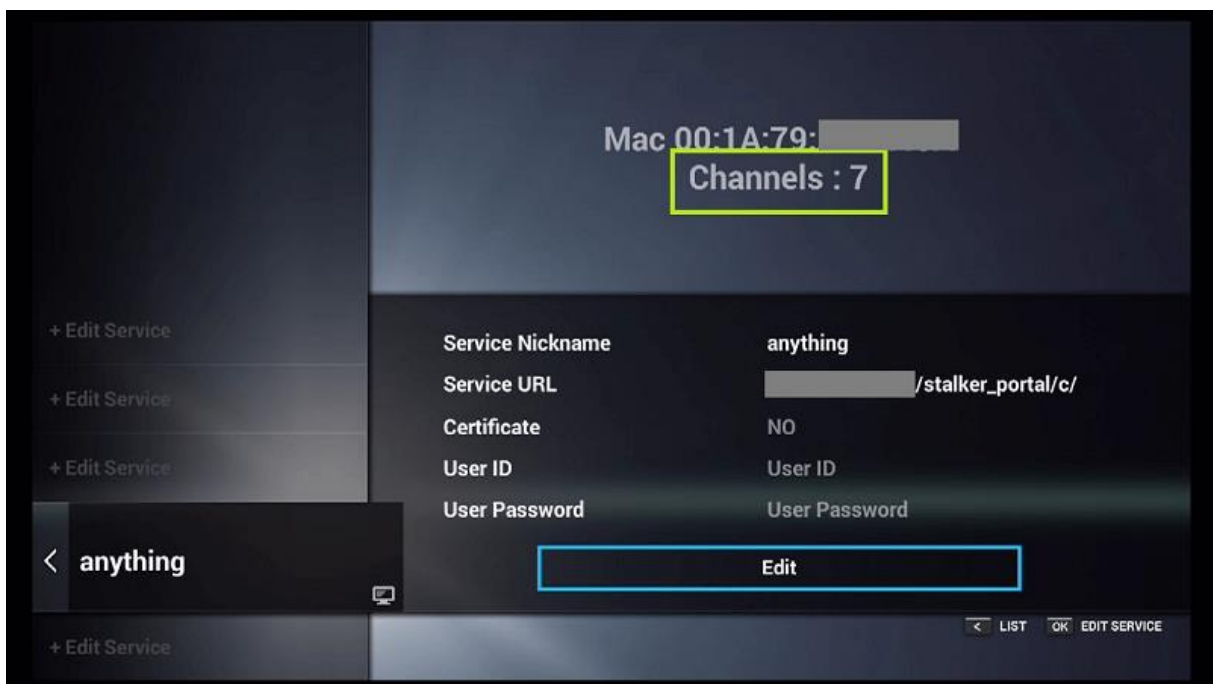

Please note, this mac address must be given to your IPTV provider. Add the ID as MAG and use MAG portal.

Step 3: Enter “Service Nickname” (Example: MITRA IPTV) and click on “OK”.

Step 4: Enter IPTV Server URL (STB MAG Emulator/ Portal URL) you get from your [IPTV provider](#) and click on “OK”. You can ask for portal URL from your IPTV service provider.

Step 5: Enter Username and Password is NOT necessary.

Step 6: Click on “OK” and proceed to the next step. Please note, this might take a little time.

Step 7: Connecting to IPTV Server (with your registered data) is in progress now.

Step 8: Successful Connection! You receive all channels associated with your account.

Now Everything is ready and you can start watching Live TV.

Conclusion

There you have. MyTV Online is a great addition to Enigma2 based devices and goes great along with **Xtream PluginTV** on your Enigma2 device. For adding extra content and improving the quality of this guide, feel free to submit a comment down below and this helps out. Thank you.